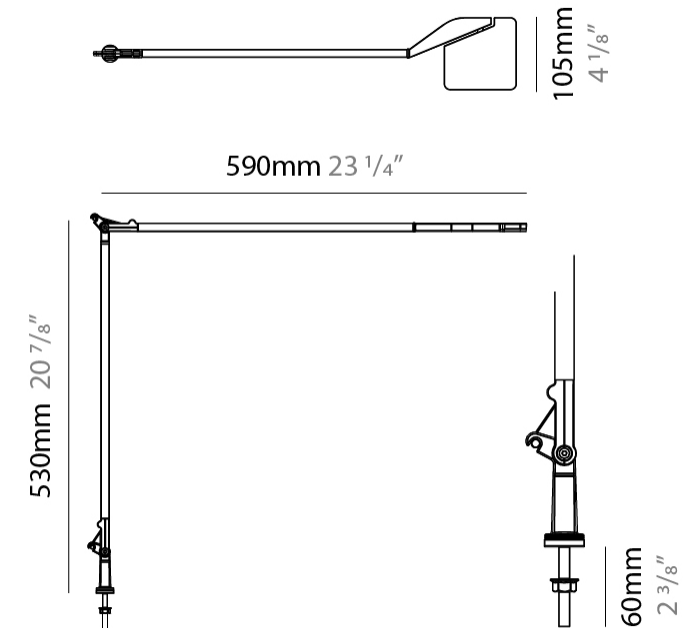

PROJECT	_____
TYPE	_____
SPECIFIER	_____
QUANTITY	_____
DATE	_____

JACKIE - WITH BOLT DOWN PORTABLE

D84359-

base number   Finish
Options

1. To build a product code in our configurator select the specify button on the base model # product page
2. To build a manual product code on this datasheet choose from the options listed below in blue font and add the suffix to the base model #

GENERAL

Series: Jackie
Subseries: Jackie - with Bolt Down
Brand: Panzeri
Division: Design
Mounting Type: Portable
Mounting Location: Table
Subcategory: Task

PHYSICAL

Shape: Abstract
Length (mm): 590
Length (in): 23 1/4
Height (mm): 530
Height (in): 20 7/8
Light Distribution: Adjustable / Direct
Fixture Finish: WHI / BLK / TIM
Fixture Material: Aluminum Die Cast

ELECTRICAL

Lamp Type: LED
Input Wattage (W): 10
Total Output Wattage (W): 8
Dimming: 5-Step Touch Dimming
Driver Location: Inline Transformer Plug
Input Voltage (V): 120
Output Voltage (V): 24

LED

Color Temperature (°K): 3000
Max. Delivered Lumen (lm): 526
Nominal Lumen (lm): 600
CRI: >90 CRI
Lamp Life (hrs): 50000

OPTICAL

RATINGS AND CERTIFICATIONS

Certified By: Certified for North American Standards
IP rating: IP40