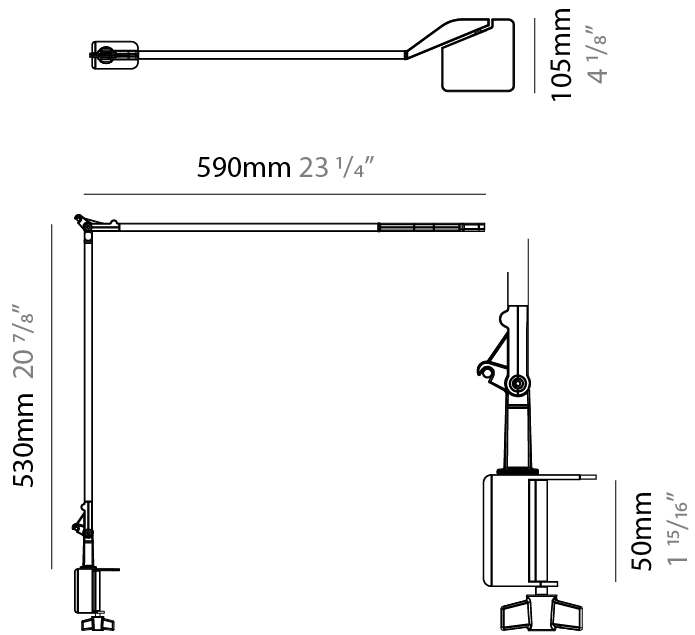

PROJECT	
TYPE	
SPECIFIER	
QUANTITY	
DATE	

JACKIE - WITH CLAMP PORTABLE

D84355-

base number   Finish
Options

1. To build a product code in our configurator select the specify button on the base model # product page
2. To build a manual product code on this datasheet choose from the options listed below in blue font and add the suffix to the base model #

GENERAL

Series: Jackie
Subseries: Jackie - with Clamp
Brand: Panzeri
Division: Design
Mounting Type: Portable
Mounting Location: Table
Subcategory: Task

PHYSICAL

Shape: Abstract
Length (mm): 590
Length (in): 23 1/4
Height (mm): 530
Height (in): 20 7/8
Light Distribution: Adjustable / Direct
Weight (kg): 0.825
Weight (lbs): 1.82
Fixture Finish: WHI / BLK / TIM
Fixture Material: Aluminum Die Cast

ELECTRICAL

Lamp Type: LED
Input Wattage (W): 10
Total Output Wattage (W): 8
Dimming: 5-Step Touch Dimming
Driver Location: Inline Transformer Plug
Input Voltage (V): 120
Output Voltage (V): 24

LED

Color Temperature (°K): 3000
Max. Delivered Lumen (lm): 526
Nominal Lumen (lm): 600
CRI: >90 CRI
Lamp Life (hrs): 50000

OPTICAL

RATINGS AND CERTIFICATIONS

Certified By: Certified for North American Standards
IP rating: IP40